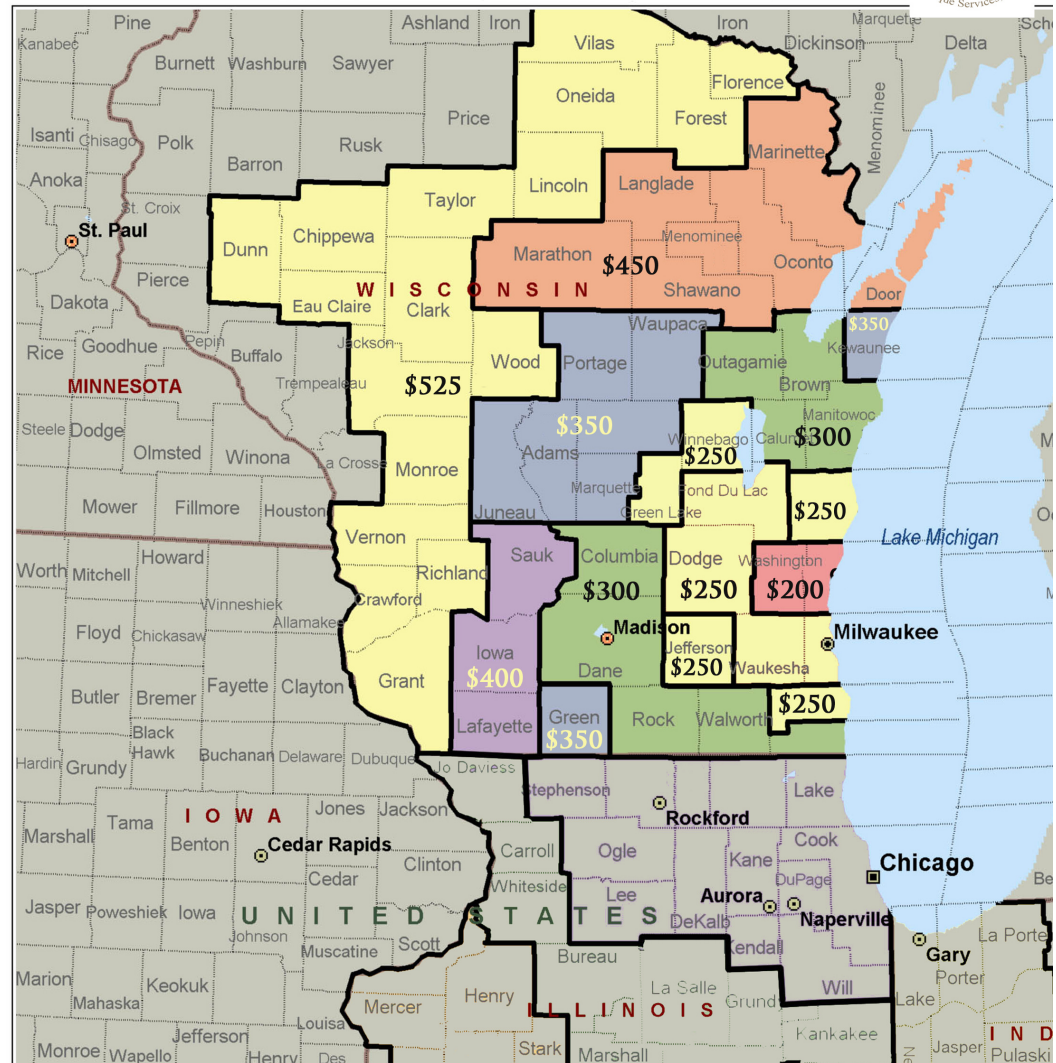

2010 DELIVERY RATES

- **ZONE 1 – \$200**
- WASHINGTON
- OZAUKEE
- **ZONE 2 – \$250**
- FON DU LAC
- DODGE
- WAUKESHA
- WINNEBAGO
- GREEN LAKE
- JEFFERSON
- **ZONE 3 – \$300**
- BROWN
- OUTAGAMIE
- CALUMET
- MANITOWOC
- COLUMBIA
- DANE
- ROCK
- WALWORTH
- **ZONE 4 – \$350**
- KEWAUNEE
- WAUPACA
- PORTAGE
- JUNEAU
- ADAMS
- MARQUETTE
- GREEN
- **ZONE 5 – \$400**
- SAUK
- IOWA
- LAFAYETTE
- **ZONE 6 – \$450**
- MARINETTE
- LANGLADE
- MARATHON
- SHAWANO
- MENOMINEE
- OCONTO
- DOOR
- **ZONE 8 – \$525**
- VILAS
- ONEIDA
- FOREST
- FLORENCE
- DUNN
- CHIPPEWA
- TAYLOR
- LINCOLN
- EAU CLAIRE
- CLARK
- JACKSON
- WOOD
- MONROE
- VERNON
- CRAWFORD
- RICHLAND
- GRANT

1 LOAD 10 TO 12 PALLETS DEPENDING ON WEIGHT. MOFFETT INCLUDED